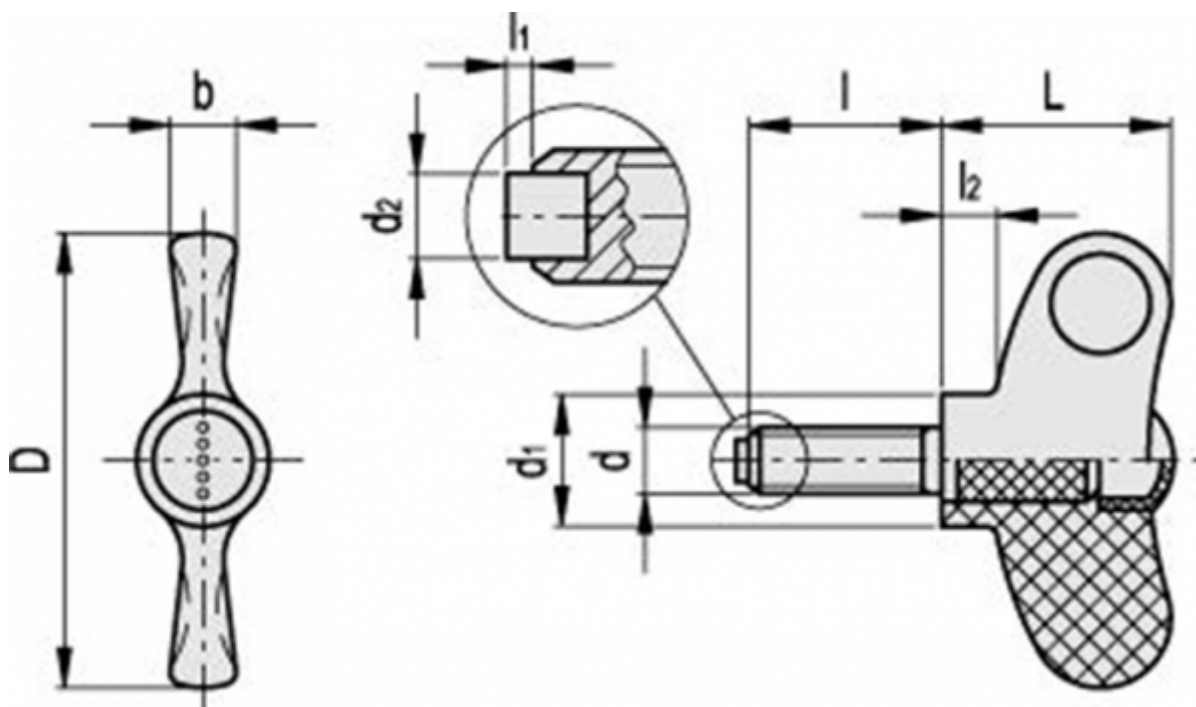

Article number: 23022246966

Description: Wing screw with bolt EWN.70-SST-p-M10x30-PB-C6

Measures

b = 10

D = 70

d = 10

d1 = 20

l = 30

l1 = 2

l2 = 8

L = 36

Weight in (g) = 48